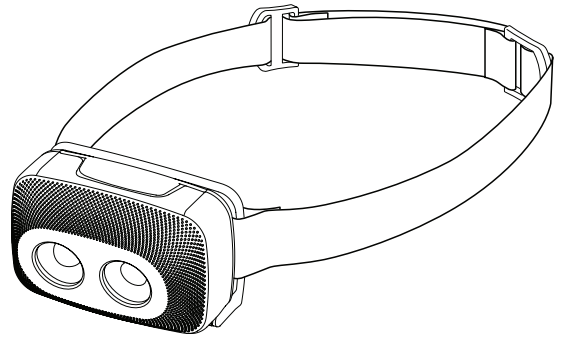

# S3

LED / Focus configuration:	1 CREE Power Chip / 1 RED LED Chip
Case Material / Surface Treatment:	Hi-Tech Plastic Compound
Case Color:	Black / Transparent red
Switch:	2 Silicone Switches: Red Light (High/Low)/White light (Max, Medium, Low) and Transport lock
Headband:	With silicone stripes
Weight incl. battery:	116g
Ingress Protection Rating:	Waterproof (up to 1m) IP68
Temperature:	-20°C to +50°C
Built in Controller:	YES, 3-step controller by press
Standard Power Source:	3 x AAA
Beam / Distance:	Fixed Beam / 70 Meters
Luminous Flux:	Max: 200 lm / Medium: 100 lm / Low: 50 lm
Lighting Time:	Max: 4h 30min / Medium: 10h / Low: 18h
Accessories included:	Removable, Washable Headband
Customs Tariff Number:	8513 1000
Packaging:	Transparent plastic packaging
Single Box Content / Size / Weight:	1 pcs, height/diameter, 14 x 8.5 cm / 202 g
Master Box Content / Size / Weight:	32 pcs, 35 x 35 x 30 cm / 7.50 kg
Order's Adress:	info@suprabeam.com